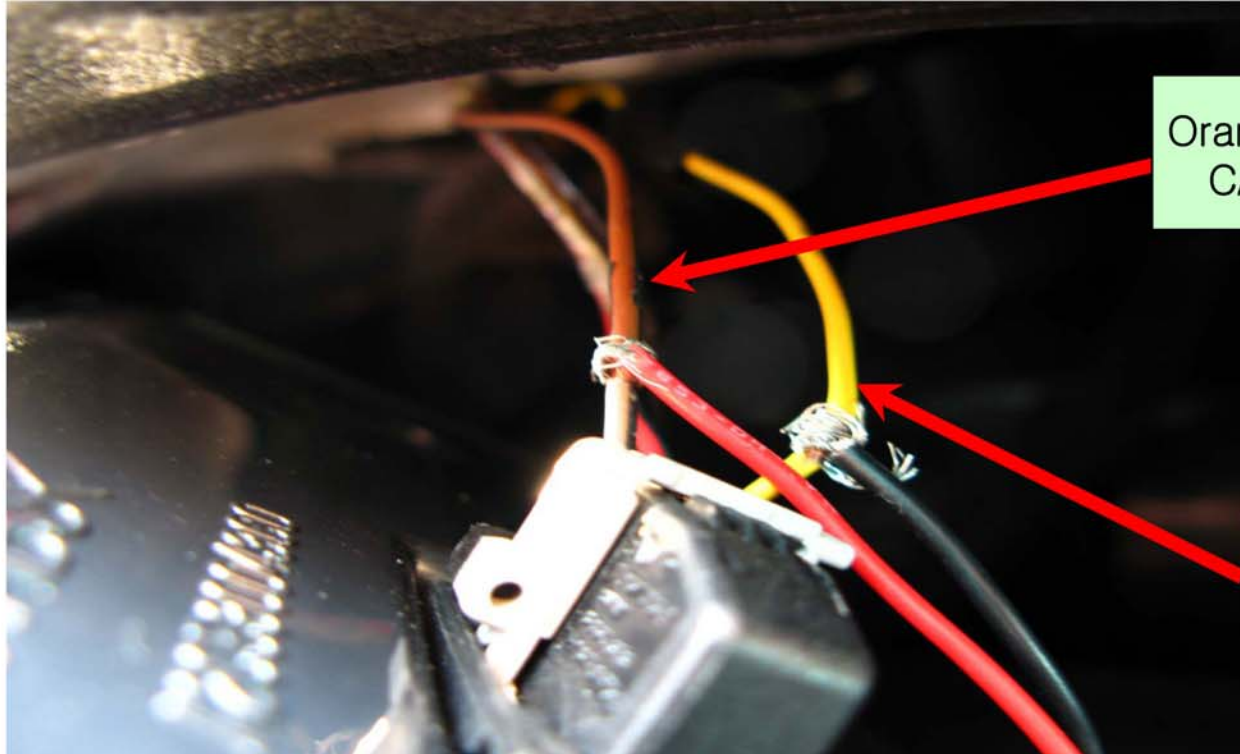

# E60 CAN Wiring Diagram

Orange+Black:  
CAN HIGH

Yellow:  
CAN LOW